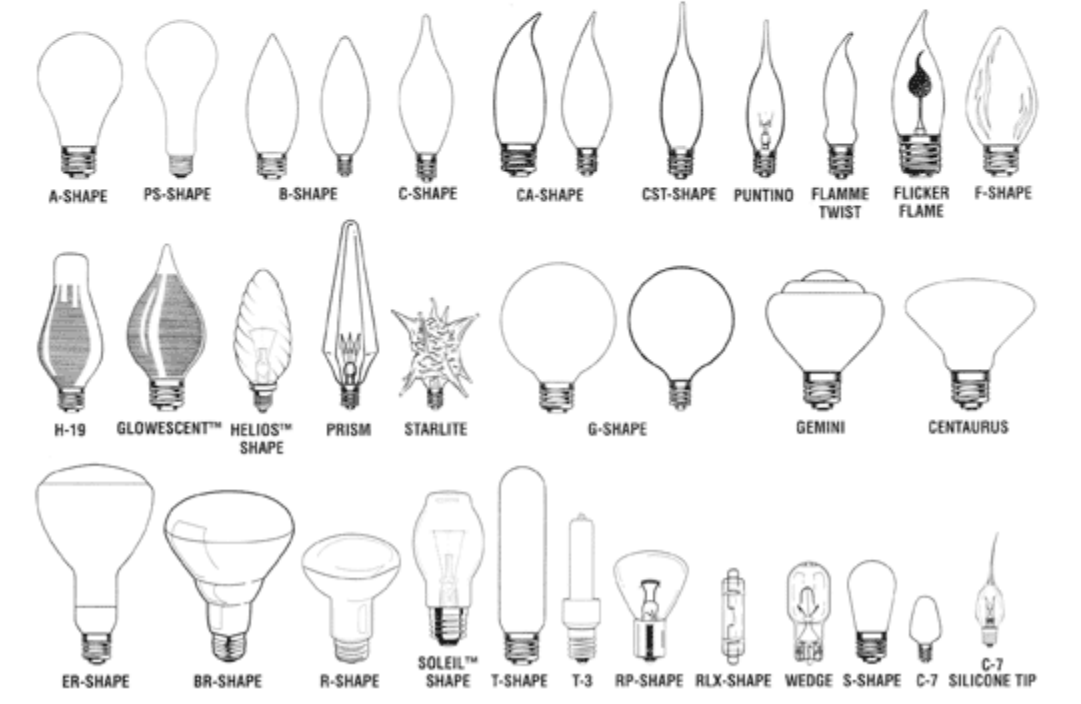

INCANDESCENT LAMPS

FILAMENT DESIGNATIONS

BASE TYPES

LAMP SHAPES

HALOGEN LAMPS

BASE TYPES

LAMP SHAPES

COMPACT AND LINEAR FLUORESCENT LAMPS

BASE TYPES

LAMP SHAPES

HIGH INTENSITY DISCHARGE LAMPS (HID)

BASE TYPES

MEDIUM
E-26

MOGUL
E-39

LAMP TYPES