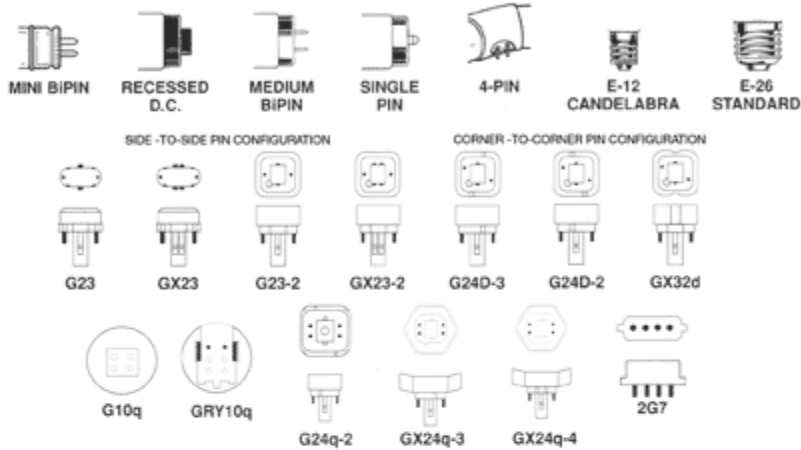

INCANDESCENT LAMPS

FILAMENT DESIGNATIONS

BASE TYPES

LAMP SHAPES

HALOGEN LAMPS

BASE TYPES

LAMP SHAPES

COMPACT AND LINEAR FLUORESCENT LAMPS

BASE TYPES

LAMP SHAPES

HIGH INTENSITY DISCHARGE LAMPS (HID)

BASE TYPES

MEDIUM
E-26

MOGUL
E-39

LAMP TYPES